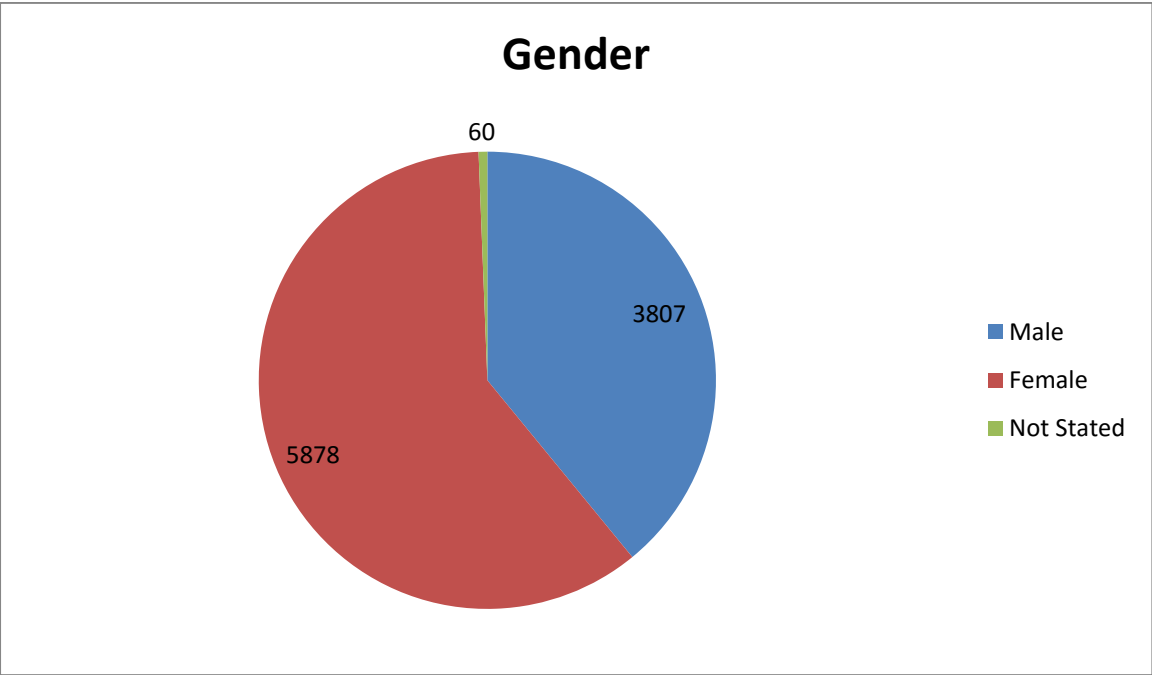

Membership Representativeness  
As at 30 June 2016

### Ethnicity

## Constituency

Constituency	No of Members	Percentage of Membership (Rounded)
Bradford East	1704	17.5
Bradford South	1289	13
Bradford West	2493	26
Craven	470	5
Keighley	1124	11
Shipley	1134	11.5
Rest of England	1520	16
Out of Area	11	0.1