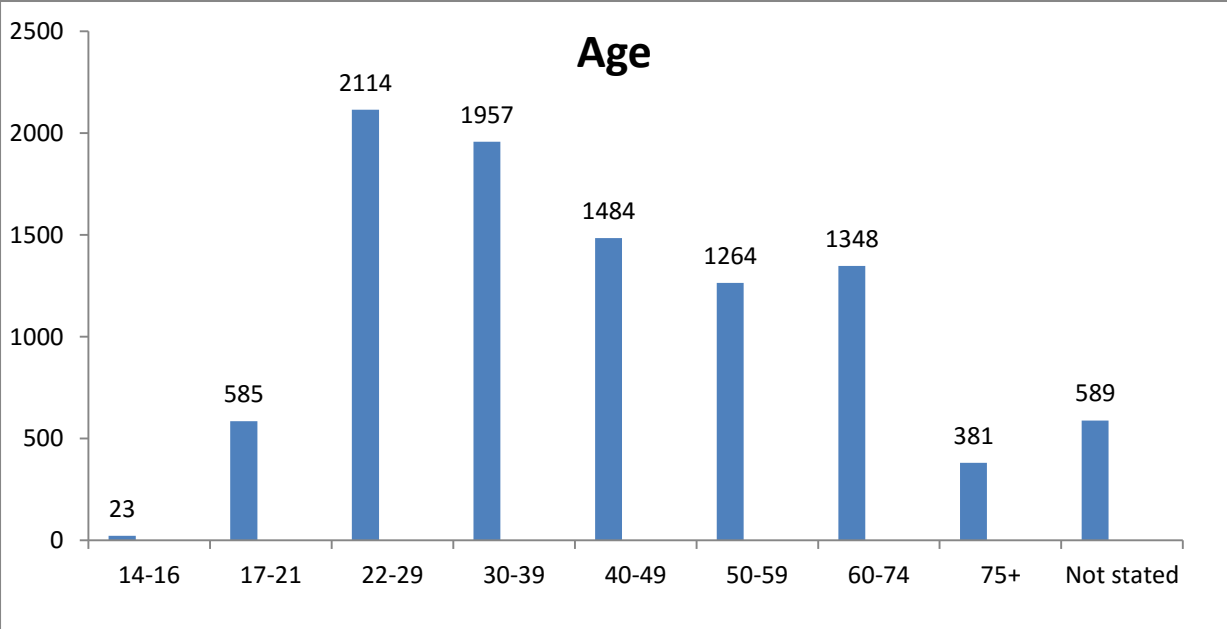

Membership Representativeness  
As at 30 June 2016

### Ethnicity

## Constituency

Constituency	No of Members	Percentage of Membership (Rounded)
Bradford East	1704	17.5
Bradford South	1289	13
Bradford West	2493	26
Craven	470	5
Keighley	1124	11
Shipley	1134	11.5
Rest of England	1520	16
Out of Area	11	0.1