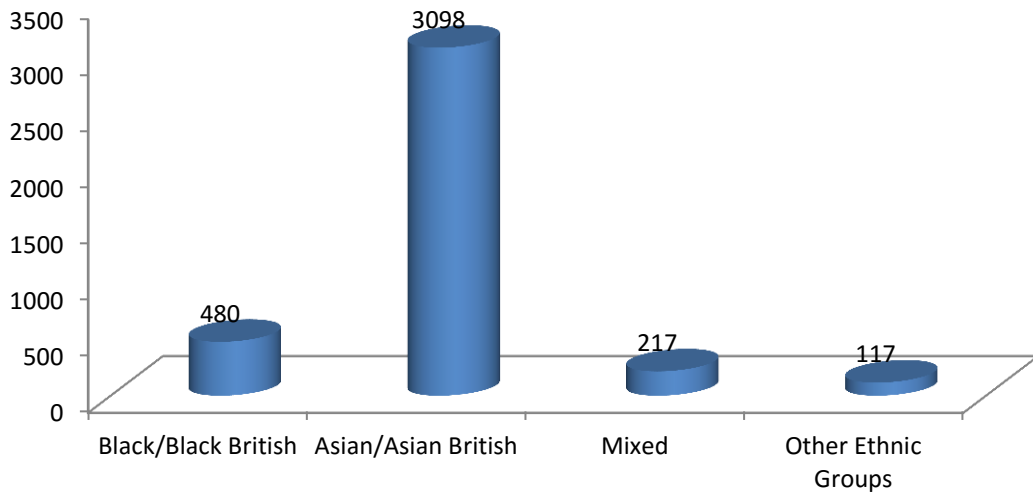

Membership Representativeness  
As at 30 June 2016

### Ethnicity

## Constituency

Constituency	No of Members	Percentage of Membership (Rounded)
Bradford East	1704	17.5
Bradford South	1289	13
Bradford West	2493	26
Craven	470	5
Keighley	1124	11
Shipley	1134	11.5
Rest of England	1520	16
Out of Area	11	0.1